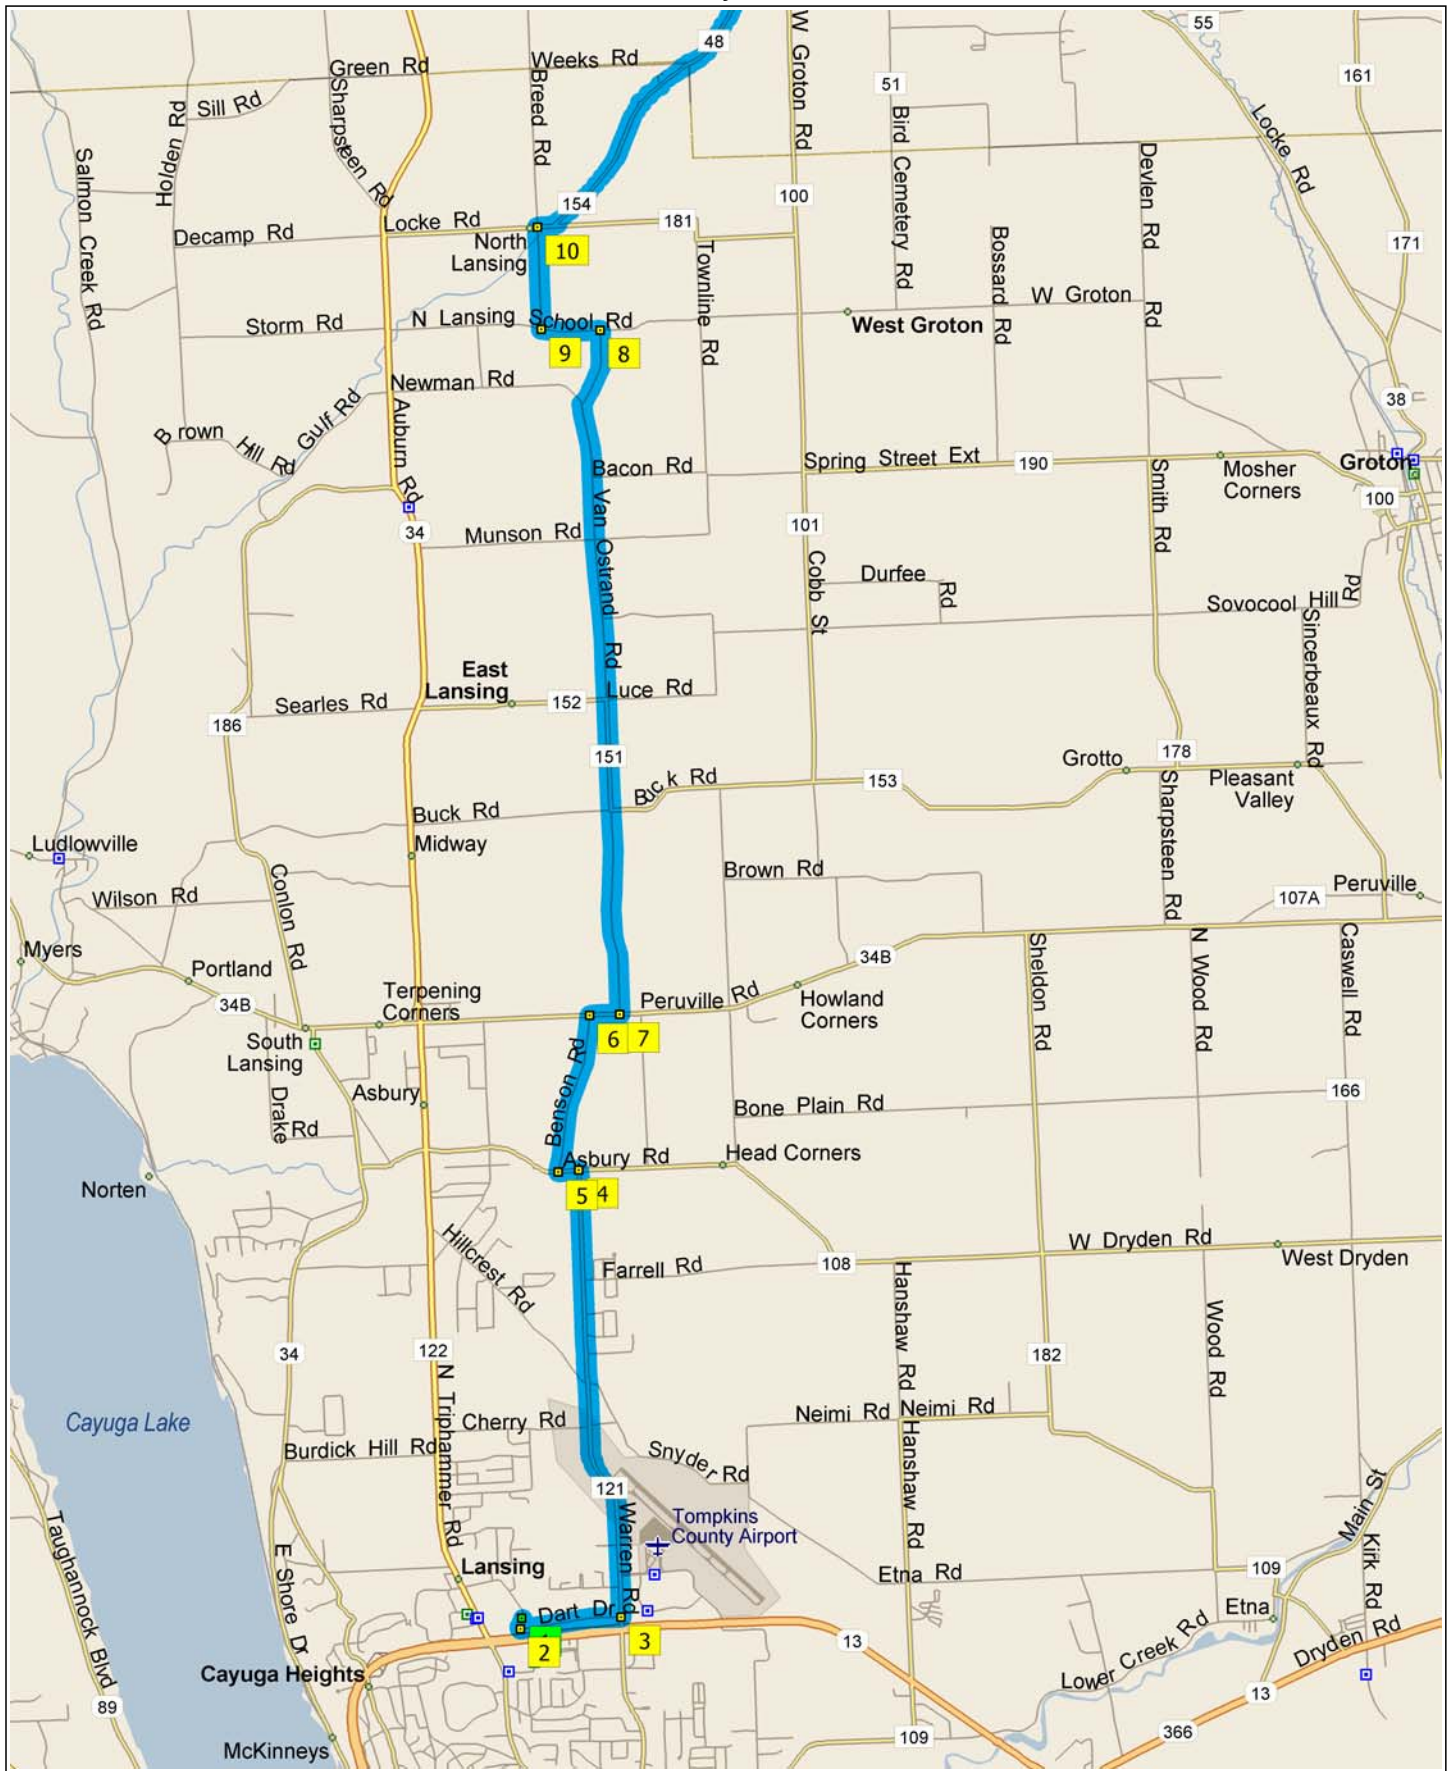

# day 1

Copyright © and (P) 1988–2007 Microsoft Corporation and/or its suppliers. All rights reserved. <http://www.microsoft.com/streets/>  
Certain mapping and direction data © 2007 NAVTEQ. All rights reserved. The Data for areas of Canada includes information taken with permission from Canadian authorities, including: © Her Majesty the Queen in Right of Canada, © Queen's Printer for Ontario. NAVTEQ and NAVTEQ ON BOARD are trademarks of NAVTEQ. © 2007 Tele Atlas North America, Inc. All rights reserved. Tele Atlas and Tele Atlas North America are trademarks of Tele Atlas, Inc.